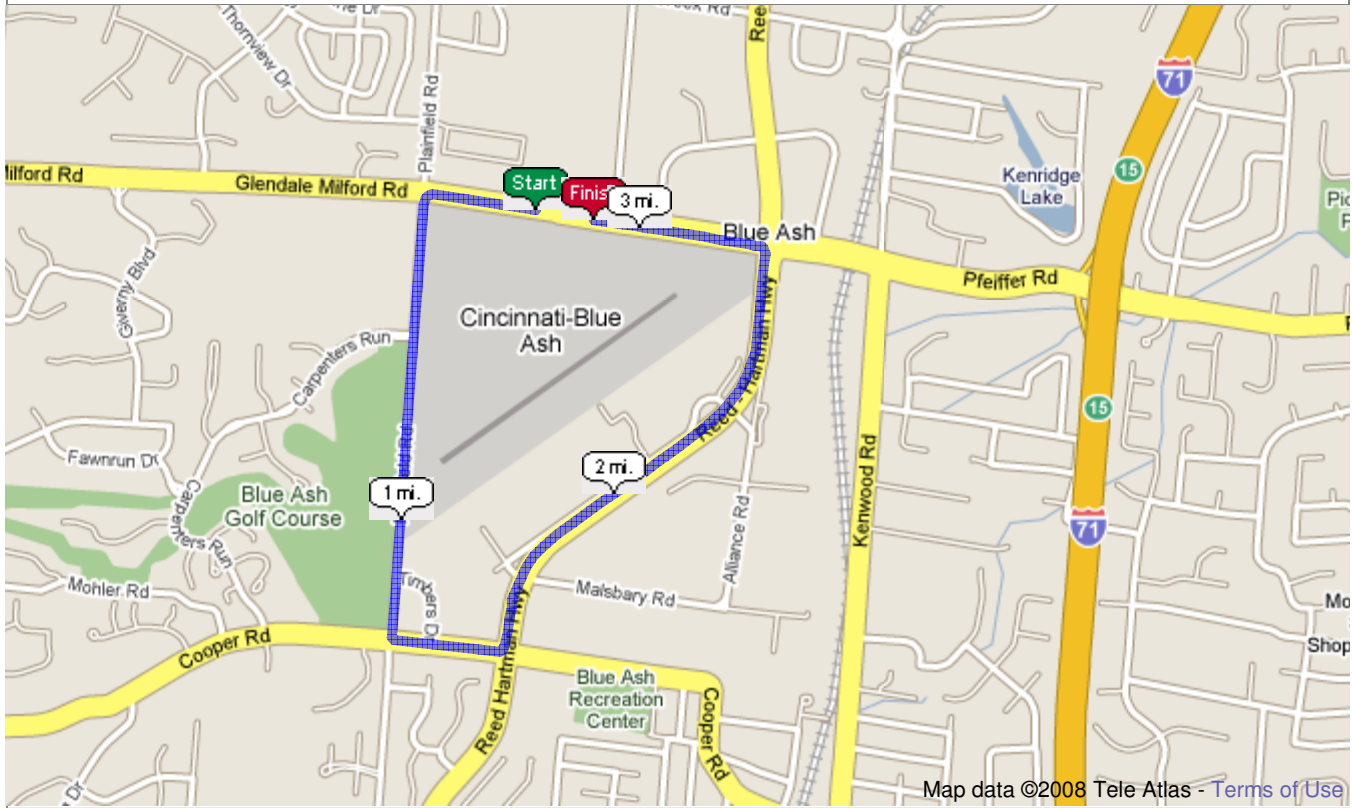

**View Route**

**Name:** Blue Ash Airport Days 5K  
**Rating:** unrated  
**Distance:** 3.11 miles / 5.00 km  
**Location:** Start: Blue Ash Airport  
 - Blue Ash, OH, US  
**Attributes:** loop, mixed flat & hills, roads  
**Description:** Route Circles the Airport. Begins at Airport, W on Glendale Milford, S on Plainfield, E on Cooper, N on Reed Hartman, W on Glendale Milfor.

**Elevation Profile**