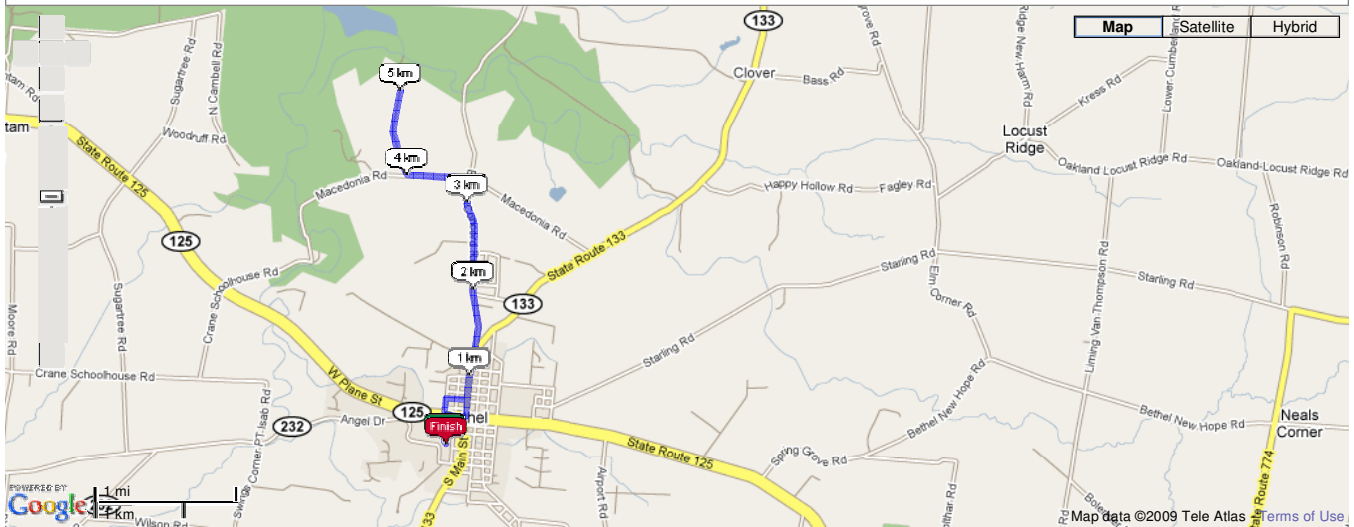

View Route

Name: Bethel 10K
Rating: unrated
Distance: 6.24 miles / 10.04 km
Location: Start: Bethel Park
 - Bethel, OH, US
Attributes: out & back, mostly flat, roads
Description: Starts and ends in Bethel Park and follows country roads almost to East Fork Lake. Returns to Town. Finish in Park.

Elevation Profile

Total climb: 239 feet / 73 m
Total elevation change: 484 feet / 147 m

Added by Greg McCormick on 6/30/2009

DISCLAIMER: USATF and the author of this route make no warranties as to the conditions, safety, distance accuracy, or suitability for running of this route. Run at your own risk!