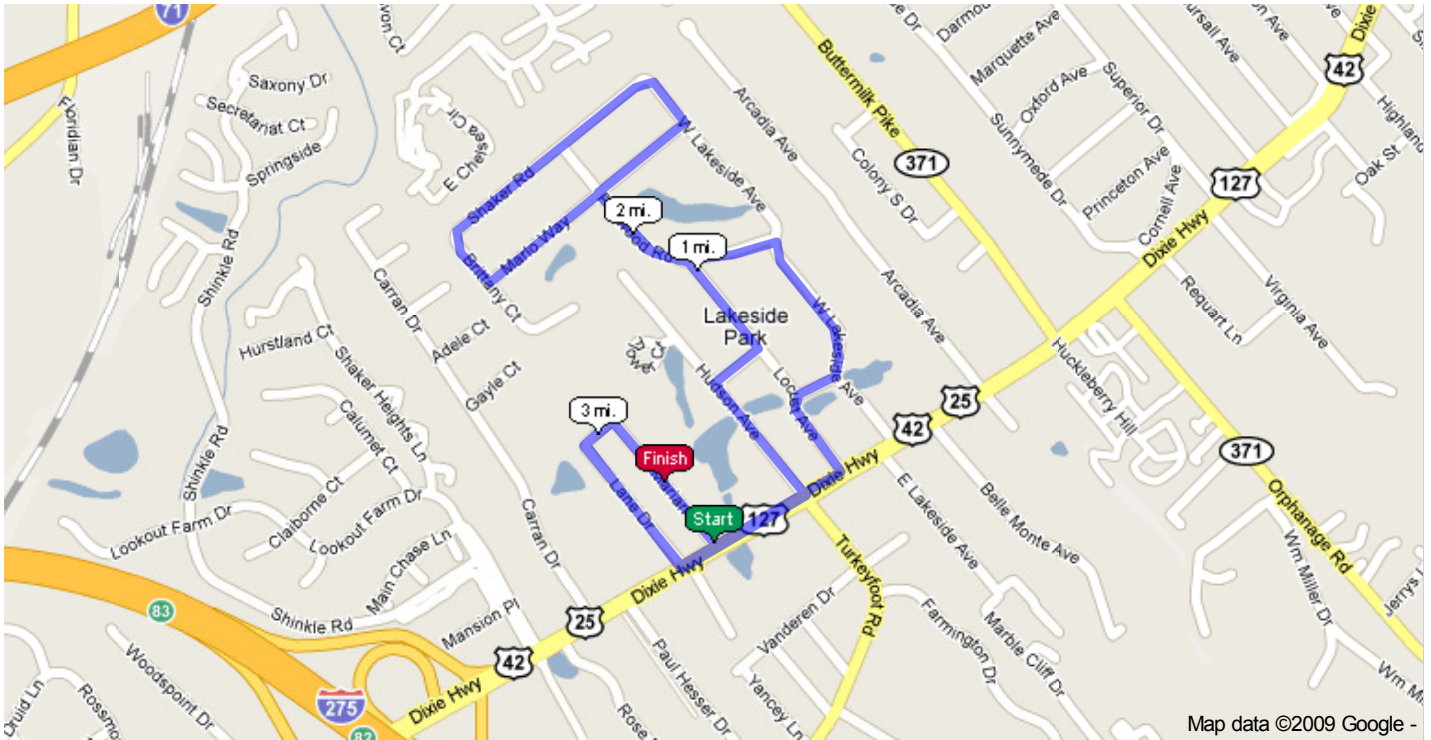

 Search

### Create a New Route

### Elevation Profile

Total climb: 0 feet / 0 m

Total elevation change: 0 feet / 0 m