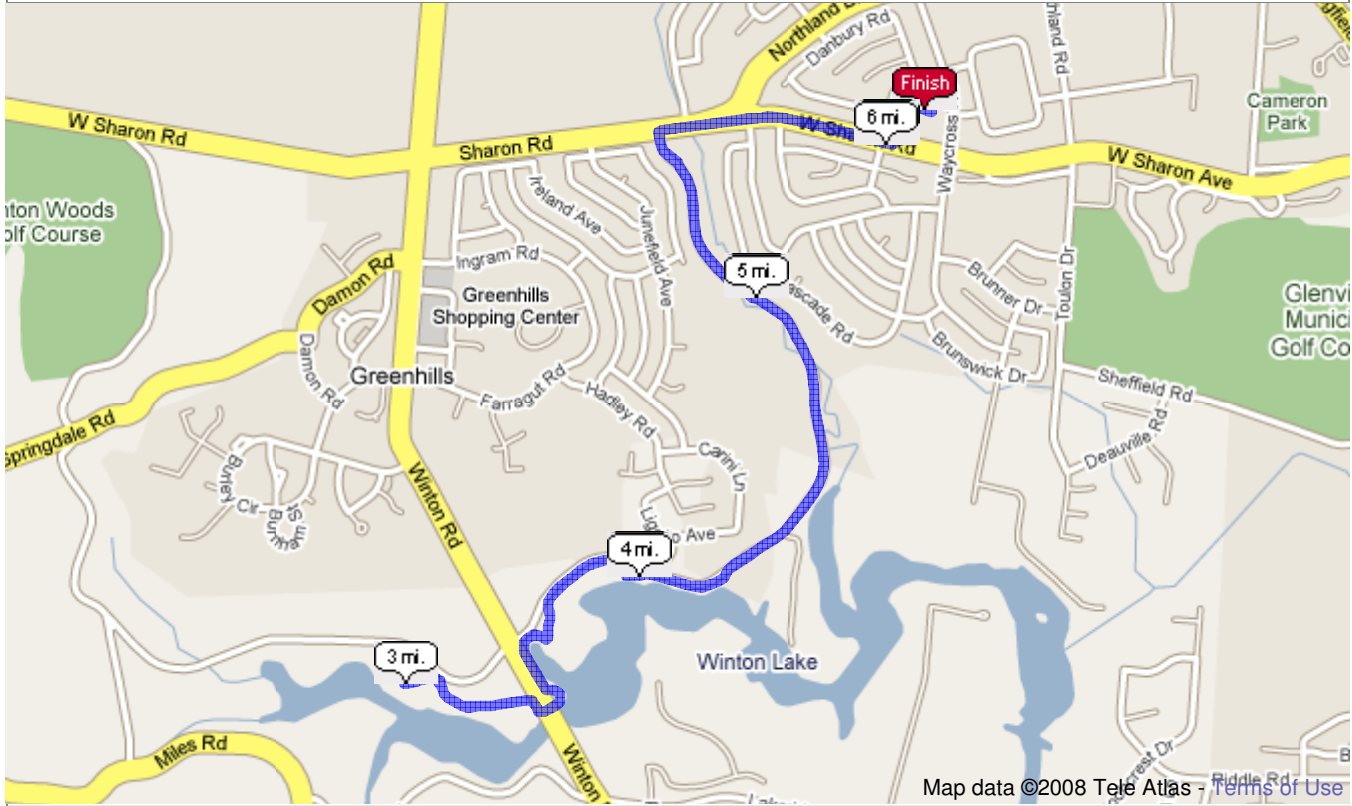

View Route

Name: 10K Challenge in the Forest
Rating: unrated
Distance: 6.22 miles / 10.00 km
Location: Start: Forest Chapel
 - Forest Park, OH, US
Attributes: out & back, mostly flat, roads
Description: 10K Route starts at Forest Chapel, goes into Winton Woods on the road and then on the bike path. Out and Back

Elevation Profile

0