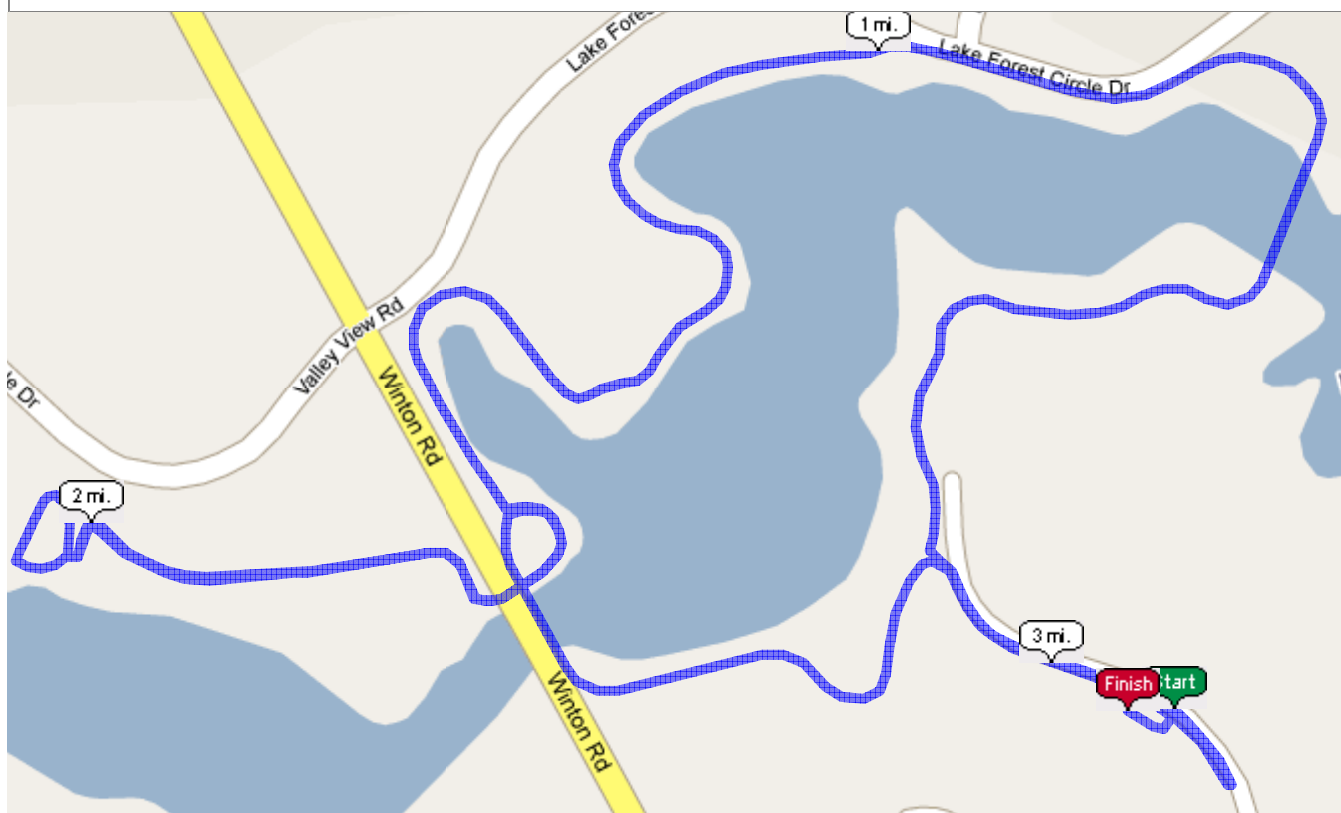

View Route

Name: Kidney Run 2009
Rating: unrated
Distance: 3.11 miles / 5.00 km
Location: Start: Harper Meadows
 Winton Woods - Cincinnati, OH, US
Attributes: loop, mostly flat, paved path
Description: Starts and ends at Harper Meadows. Loops around the Lake and past Kestral Point.

Elevation Profile