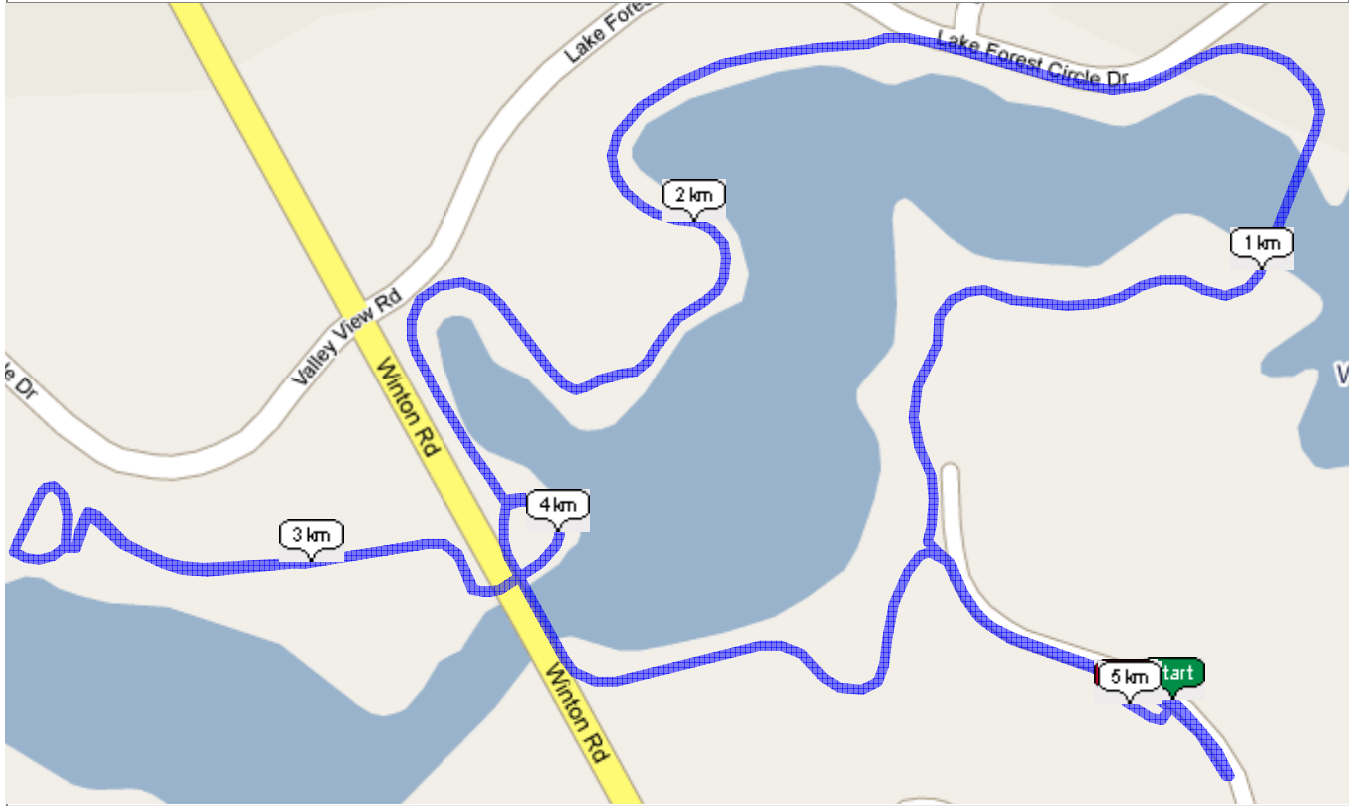

**View Route**

**Name:** Kidney Run 2009  
**Rating:** unrated  
**Distance:** 3.11 miles / 5.00 km  
**Location:** Start: Harper Meadows  
 Winton Woods - Cincinnati, OH, US  
**Attributes:** loop, mostly flat, paved path  
**Description:** Starts and ends at Harper Meadows. Loops around the Lake and past Kestral Point.

**Elevation Profile**