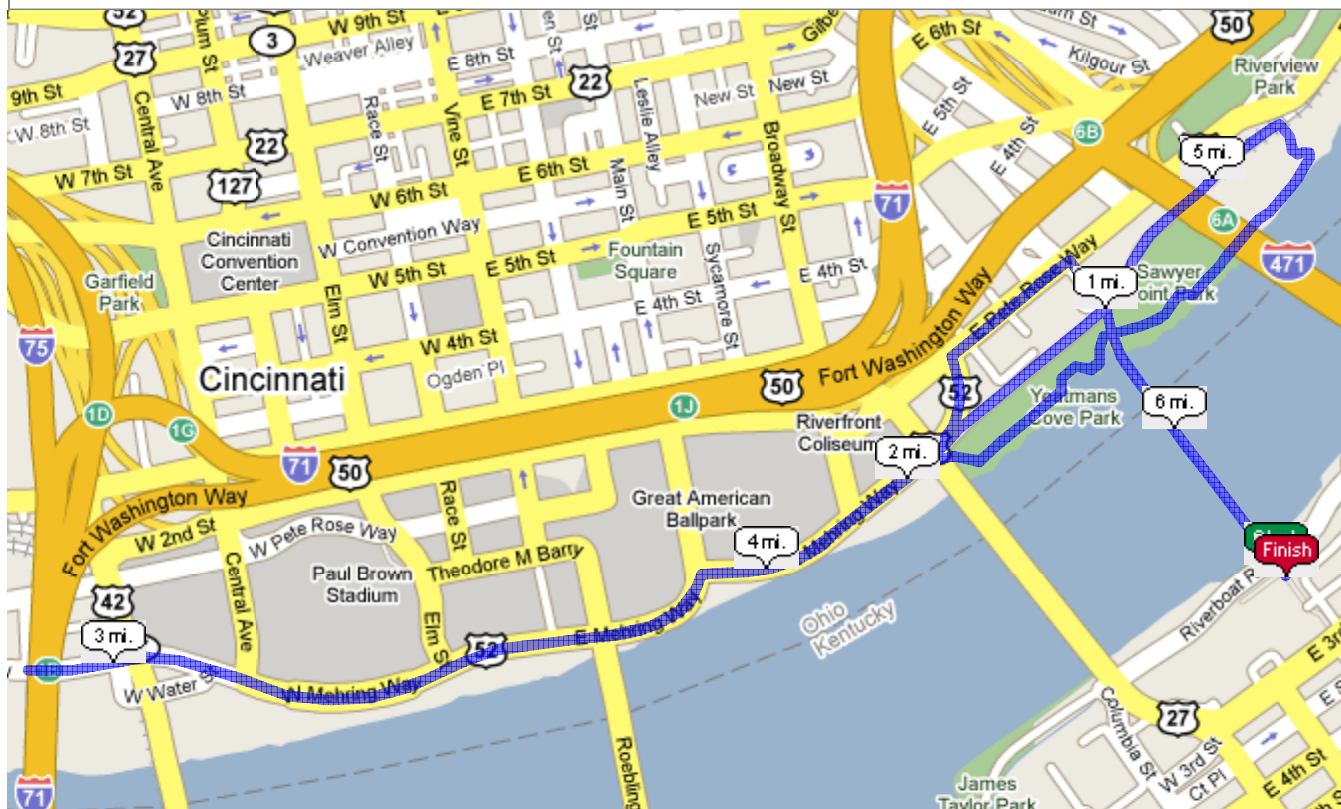

View Route

Name: **Kraut Route 10K Run**
 Rating: *unrated*
 Distance: 6.21 miles / 10.00 km
 Location: Start: Newport on the Levee
 Cincinnati - Cincinnati, OH, US
 Attributes: loop, mostly flat, roads
 Description:

Elevation Profile

0

Total climb: 0 feet / 0 m