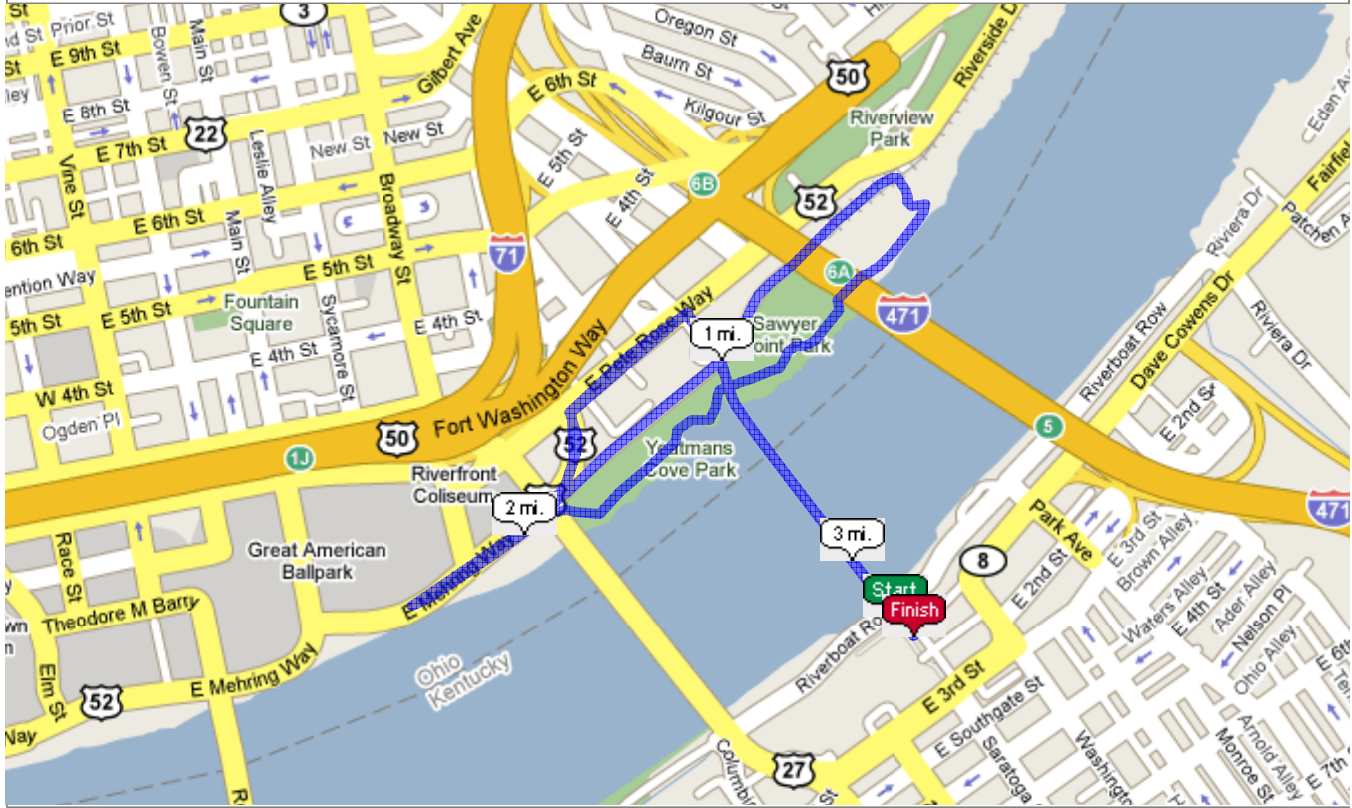

View Route

Name: **Kraut Route 5K**
 Rating: *unrated*
 Distance: 3.11 miles / 5.01 km
 Location: Start: Newport on the Levee Cincinnati - Cincinnati, OH, US
 Attributes: loop, mixed flat & hills, roads
 Description:

Elevation Profile

0

Total climb: 0 feet / 0 m