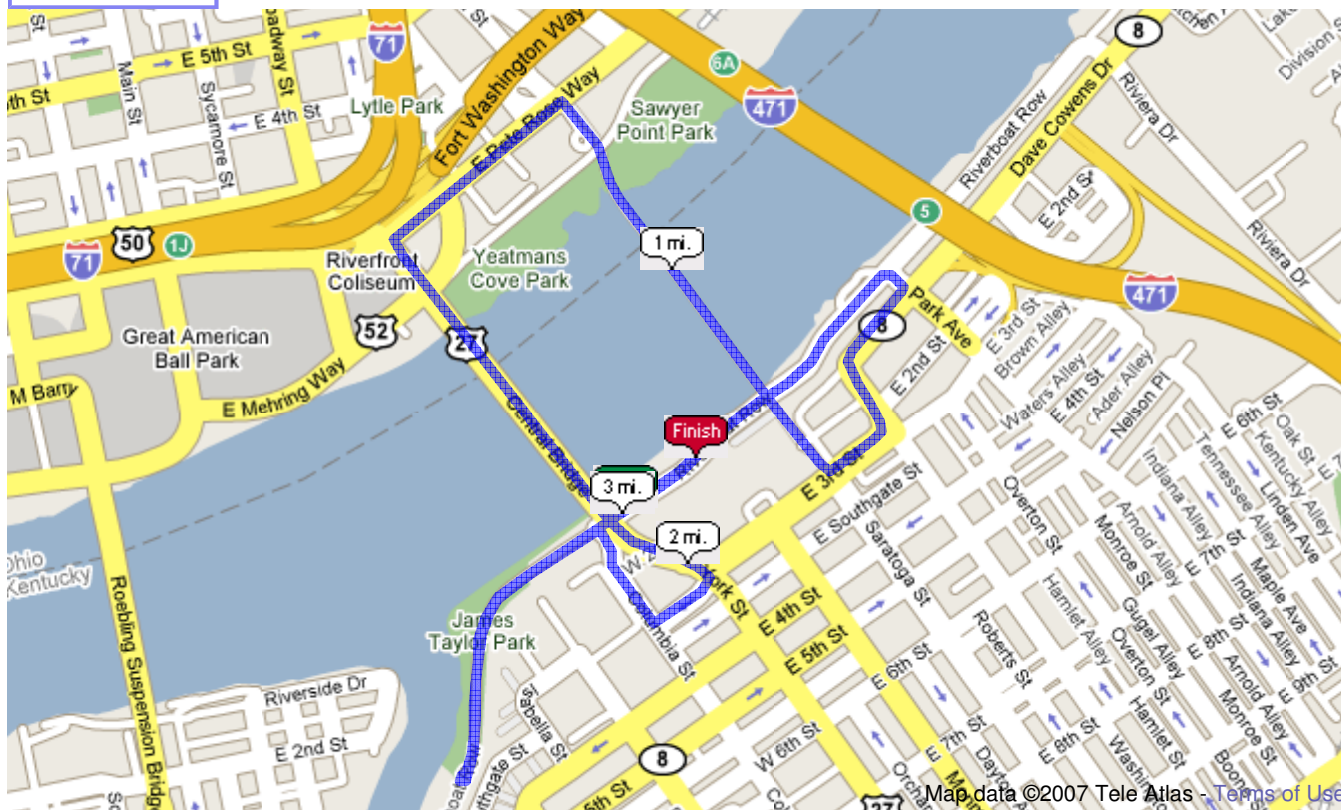

Create a New Route

Distance:
 3.11 miles
 5.00 km

Elevation Profile

Total climb: 0 feet / 0 m

Total elevation change: 0 feet / 0 m